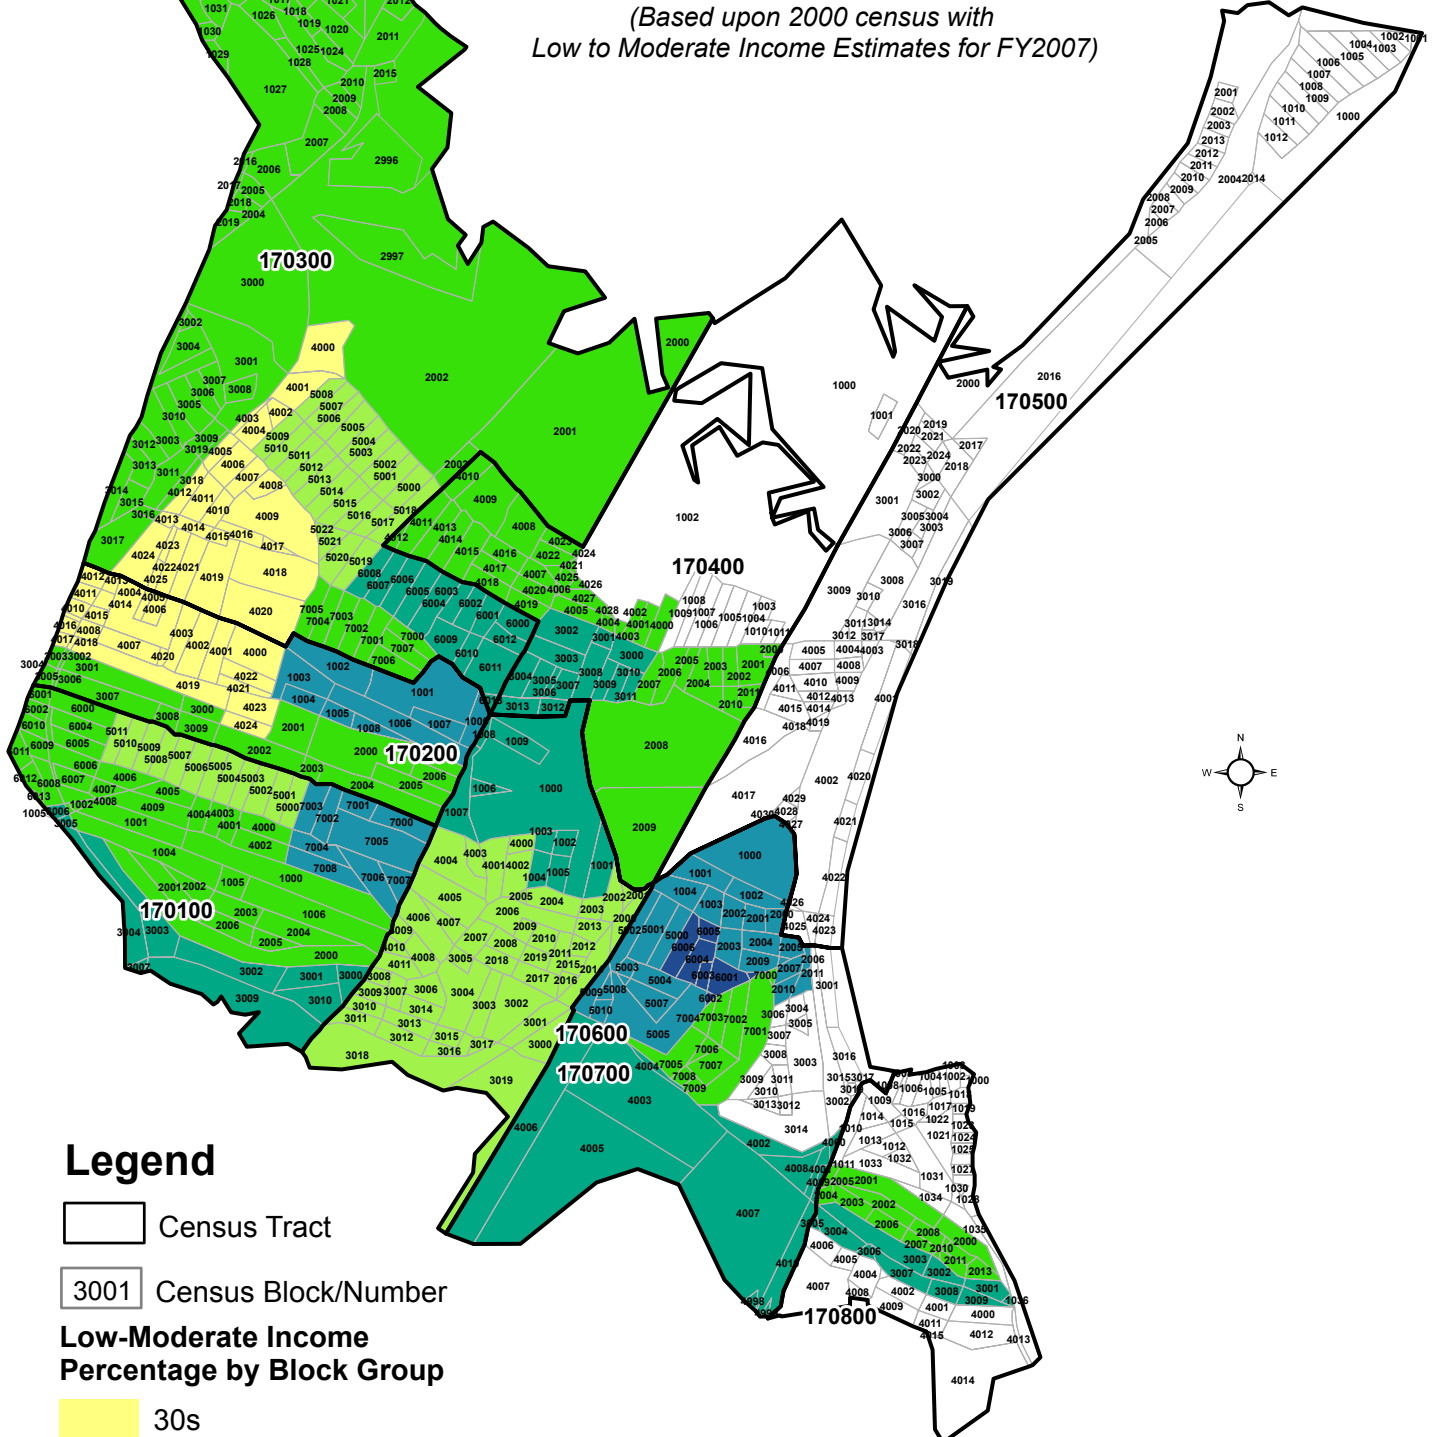

CDBG Eligible Areas in the city of Revere, Massachusetts

(Based upon 2000 census with
Low to Moderate Income Estimates for FY2007)

Legend

-  Census Tract
-  3001 Census Block/Number

Low-Moderate Income Percentage by Block Group

-  30s
-  40s
-  50s
-  60s
-  70s
-  80s

Data Sources

CENSUS TRACTS/BLOCKS: MassGIS.
CDBG areas: HUD/Department of Planning and Community Development. 4/2008.
Map created by Claire M. Palmer