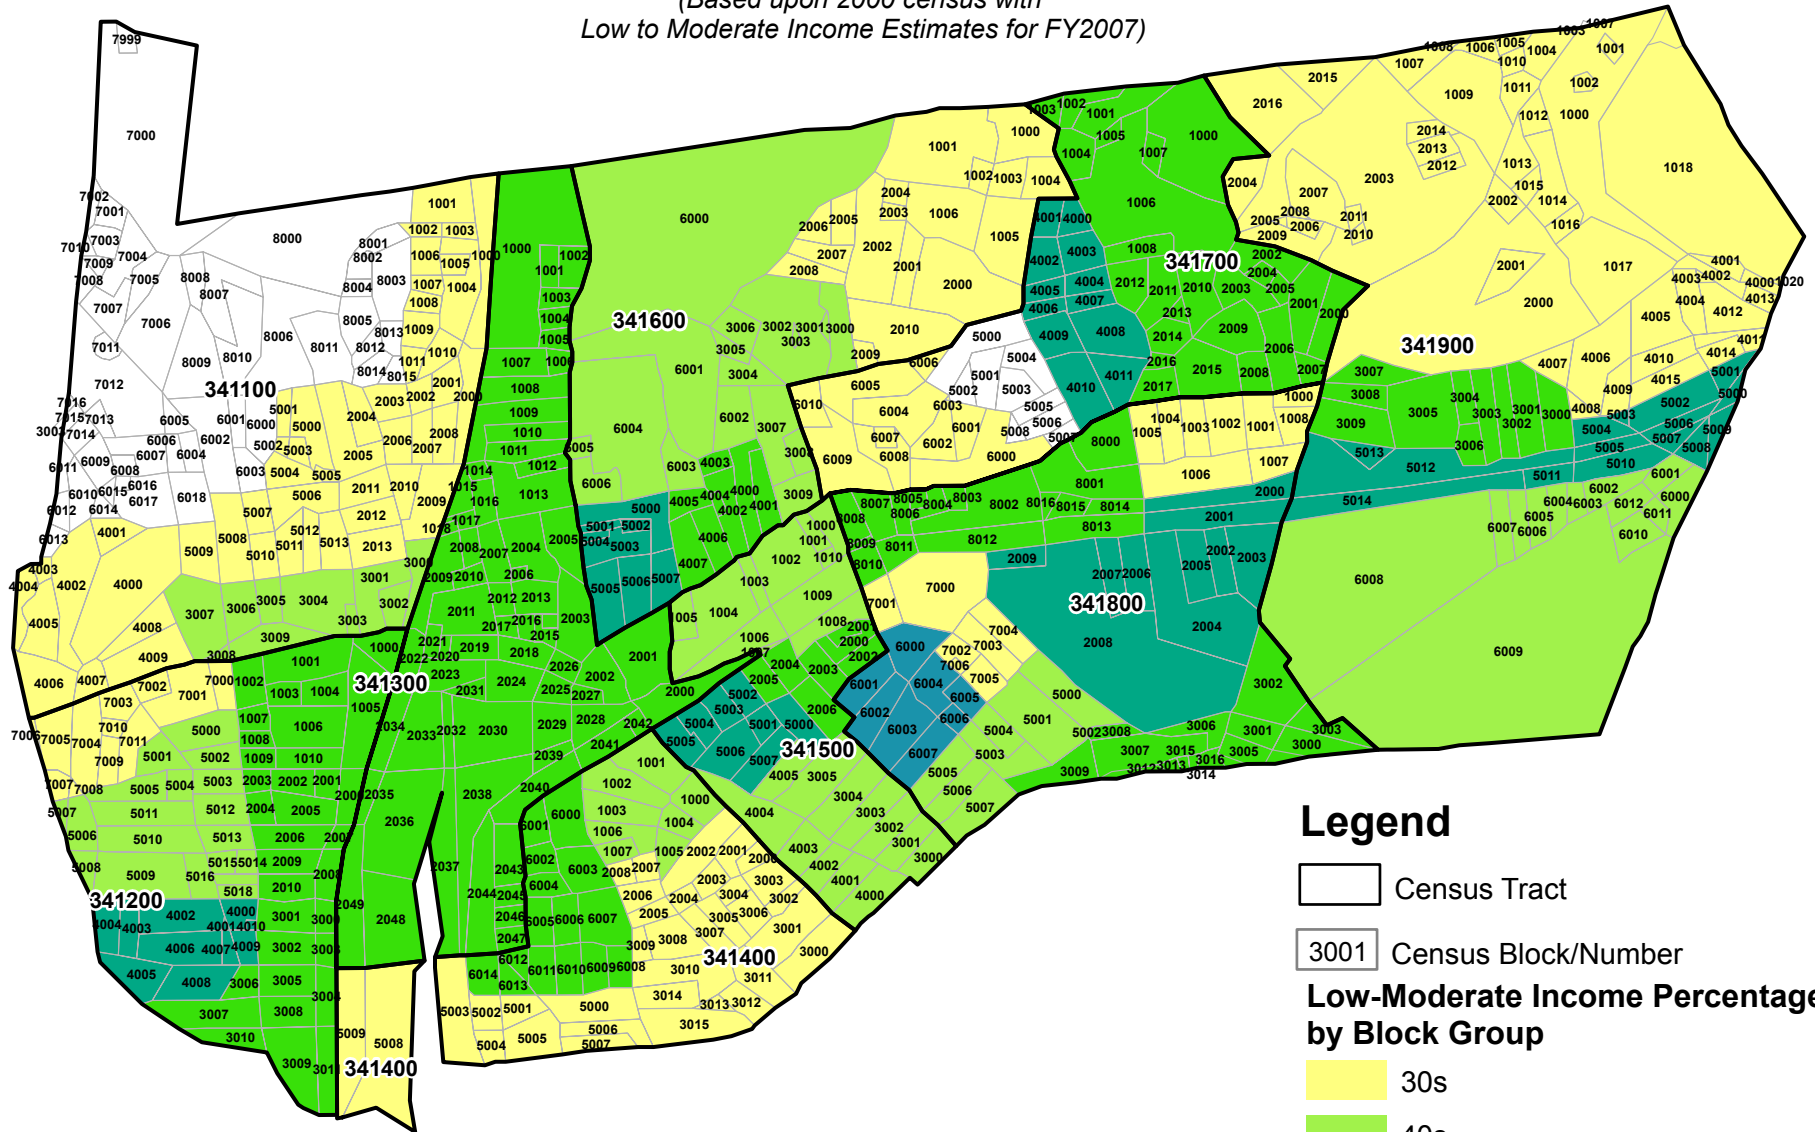

# CDBG Eligible Areas in the city of Malden, Massachusetts

(Based upon 2000 census with  
Low to Moderate Income Estimates for FY2007)

## Legend

- Census Tract
- 3001 Census Block/Number
- Low-Moderate Income Percentage by Block Group**
- 30s
- 40s
- 50s
- 60s
- 70s

### Data Sources

CENSUS TRACTS/BLOCKS: MassGIS.

CDBG areas: HUD/Department of Planning and Community Development. 4/2008.

Map created by Claire M. Palmer

1:24,000

1 inch equals 2,000 feet