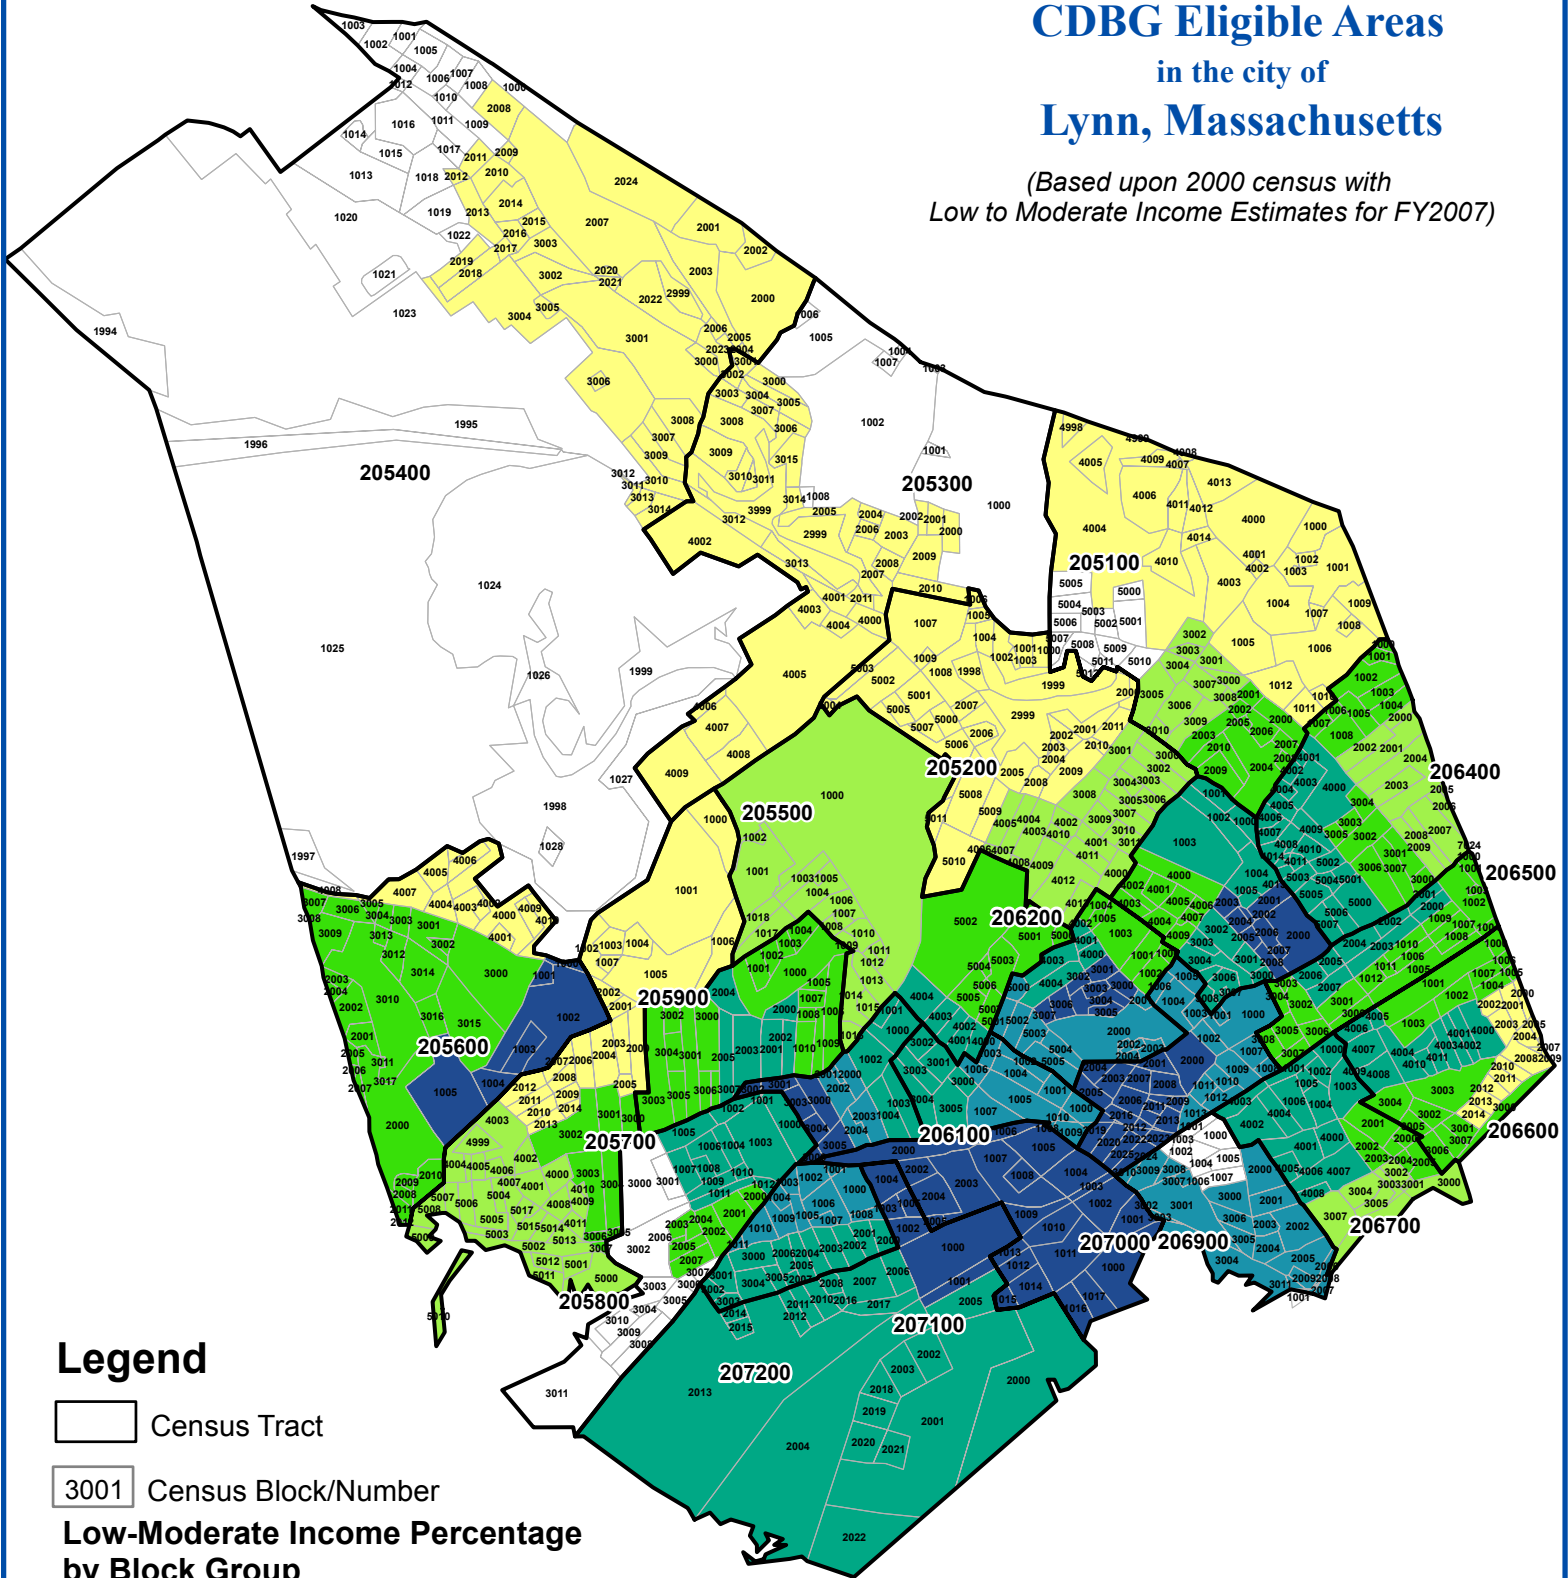

# CDBG Eligible Areas in the city of Lynn, Massachusetts

(Based upon 2000 census with  
Low to Moderate Income Estimates for FY2007)

## Legend

Census Tract

Census Block/Number

### Low-Moderate Income Percentage by Block Group

- 30s
- 40s
- 50s
- 60s
- 70s
- 80s

1:36,000

1 inch equals 0.57 miles

## Data Sources

CENSUS TRACTS/BLOCKS: MassGIS.

CDBG areas: HUD/Department of  
Planning and Community Development. 4/2008.

Map created by Claire M. Palmer