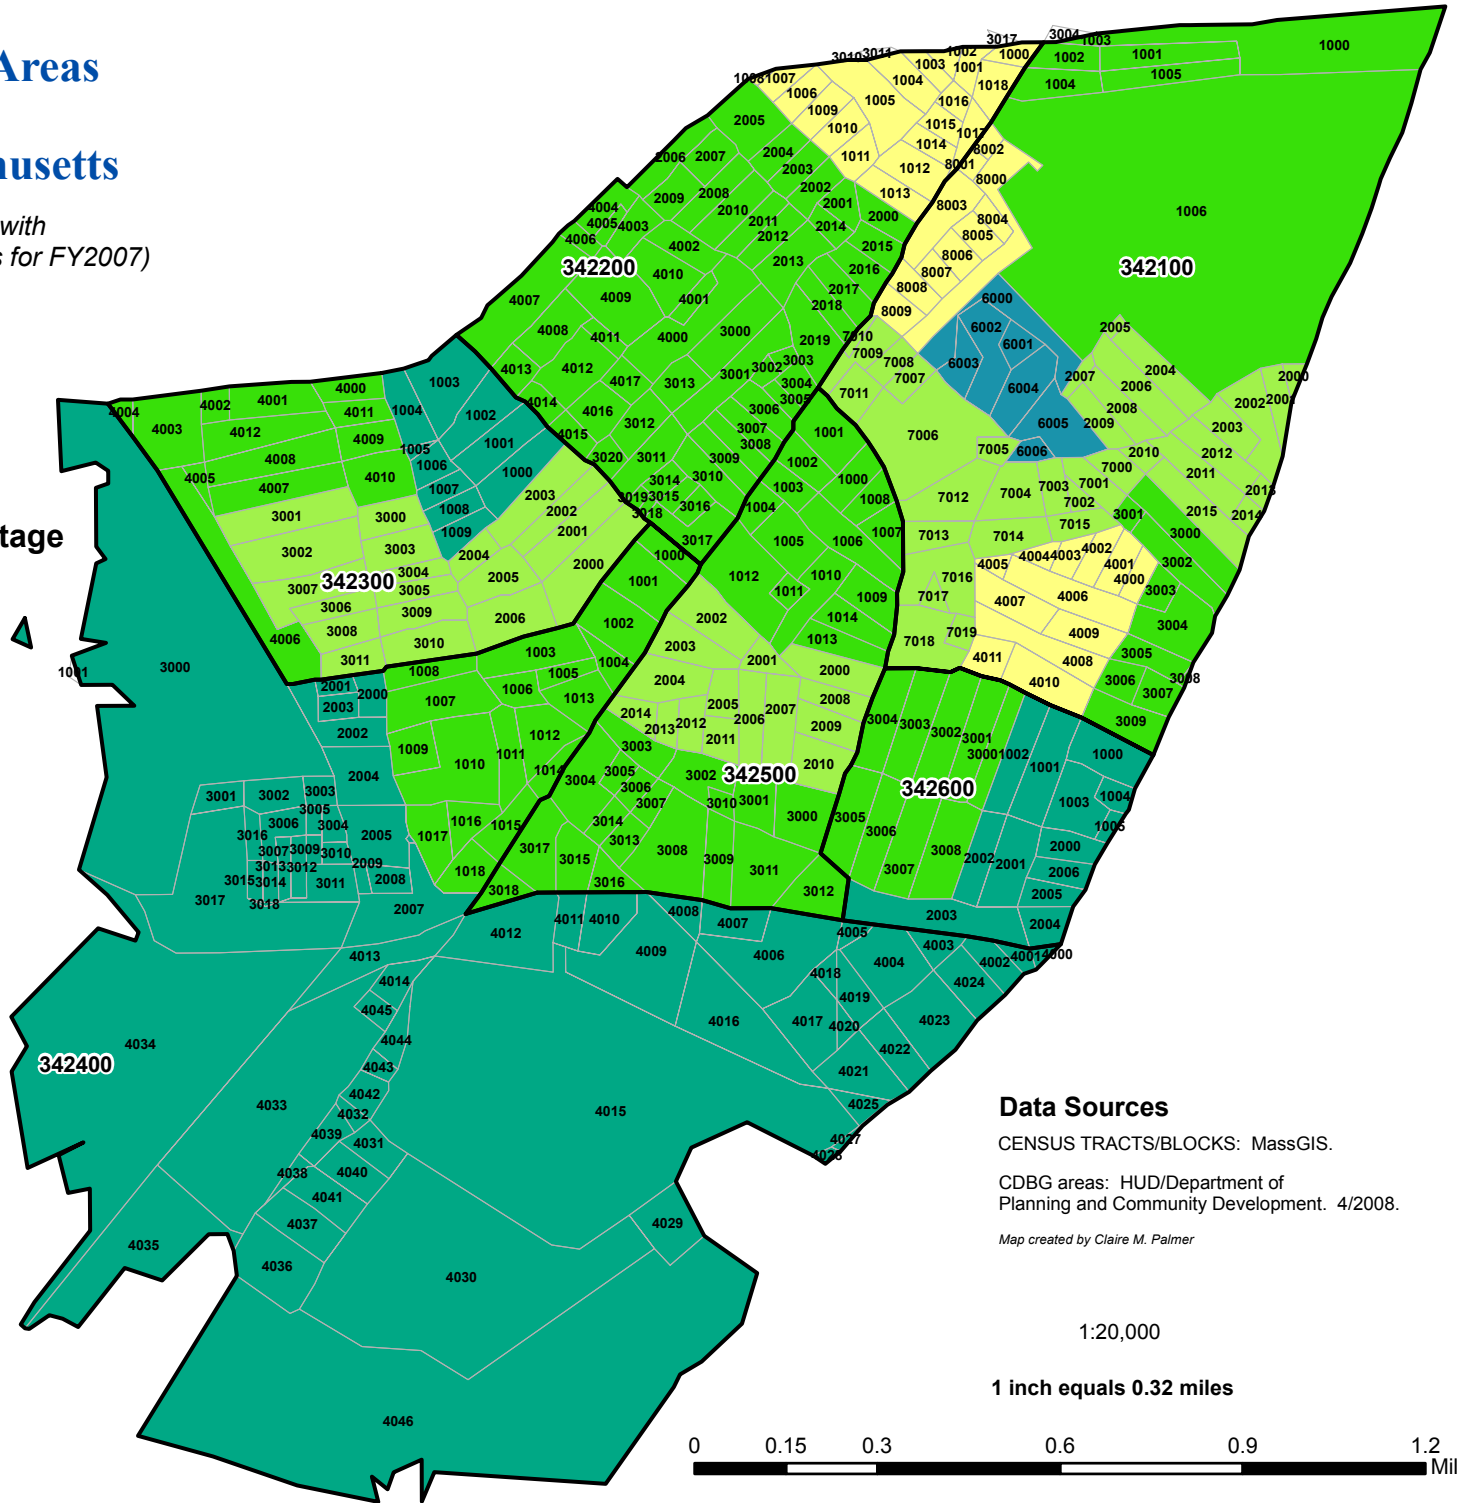

# CDBG Eligible Areas in the city of Everett, Massachusetts

(Based upon 2000 census with  
Low to Moderate Income Estimates for FY2007)

## Legend

-  Census Tract
-  3001 Census Block/Number

## Low-Moderate Income Percentage by Block Group

-  30s
-  40s
-  50s
-  60s
-  70s

## Data Sources

CENSUS TRACTS/BLOCKS: MassGIS.  
CDBG areas: HUD/Department of  
Planning and Community Development. 4/2008.

Map created by Claire M. Palmer

1:20,000

1 inch equals 0.32 miles